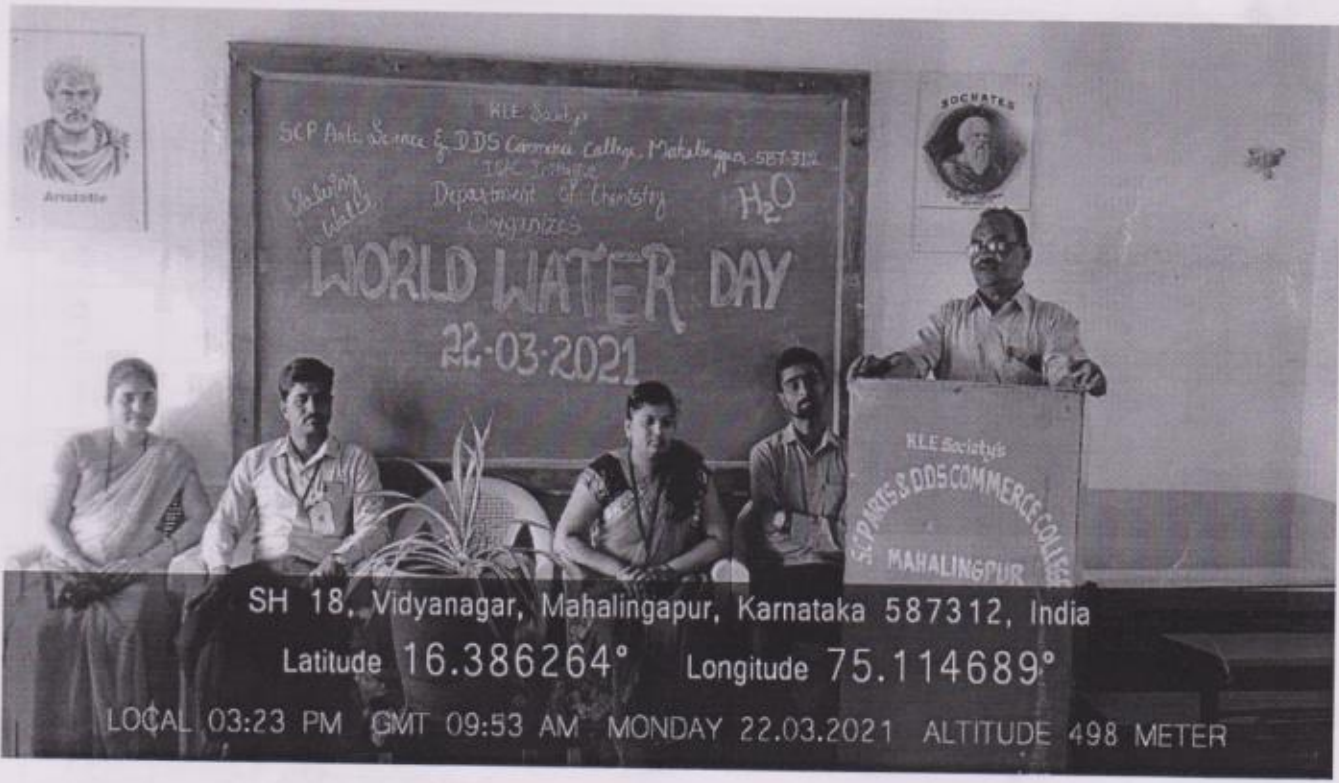

SH 18, Vidyanagar, Mahalingapur, Karnataka 587312, India

Latitude 16.386264° Longitude 75.114689°

LOCAL 03:23 PM GMT 09:53 AM MONDAY 22.03.2021 ALTITUDE 498 METER

J R Patil

HOD
Smt. J R Patil

[Signature]
GRADE-1 PRINCIPAL
Principal
K.L.E.Society's

S.C.P.Arts & D.D.S.Commerce College
Mahalingapur 587312 Dist.Bagalkot