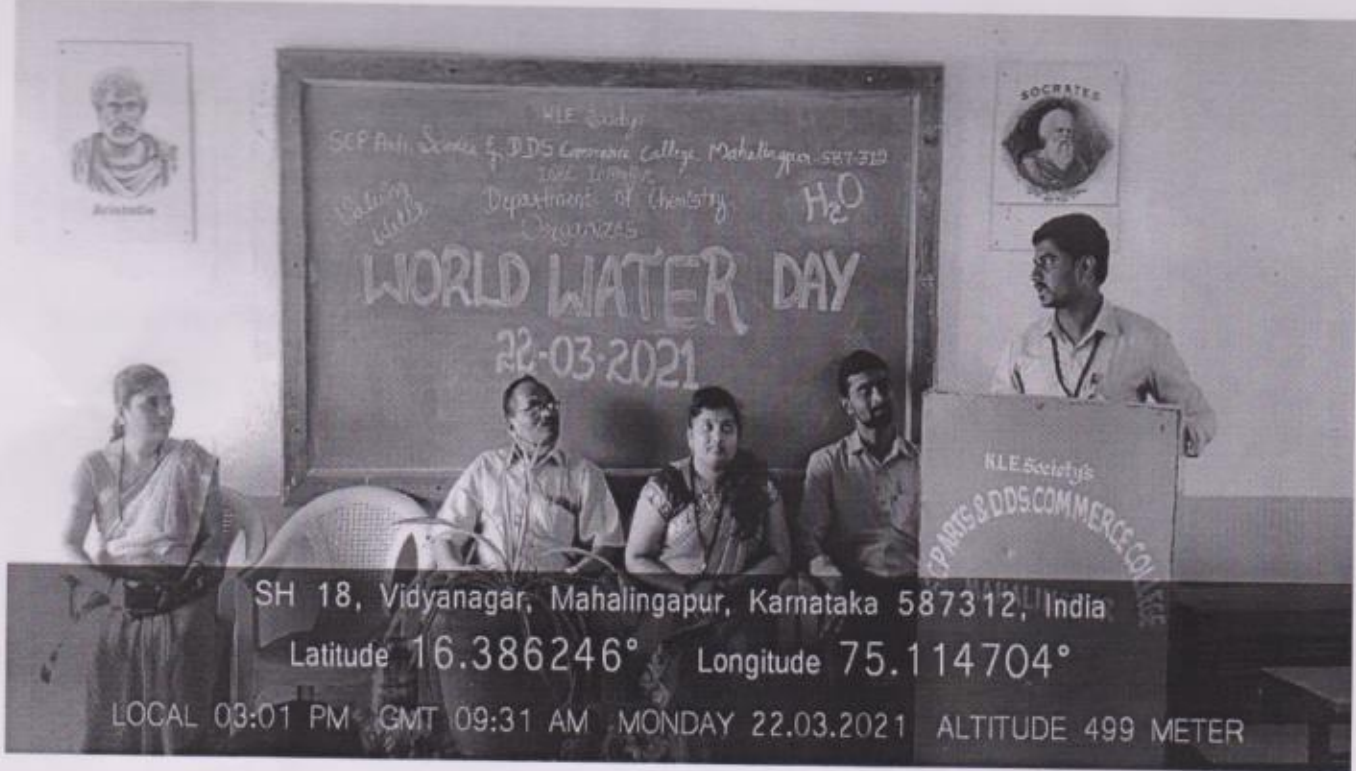

SH 18, Vidyanagar, Mahalingapur, Karnataka 587312, India

Latitude 16.386246° Longitude 75.114704°

LOCAL 03:01 PM GMT 09:31 AM MONDAY 22.03.2021 ALTITUDE 499 METER